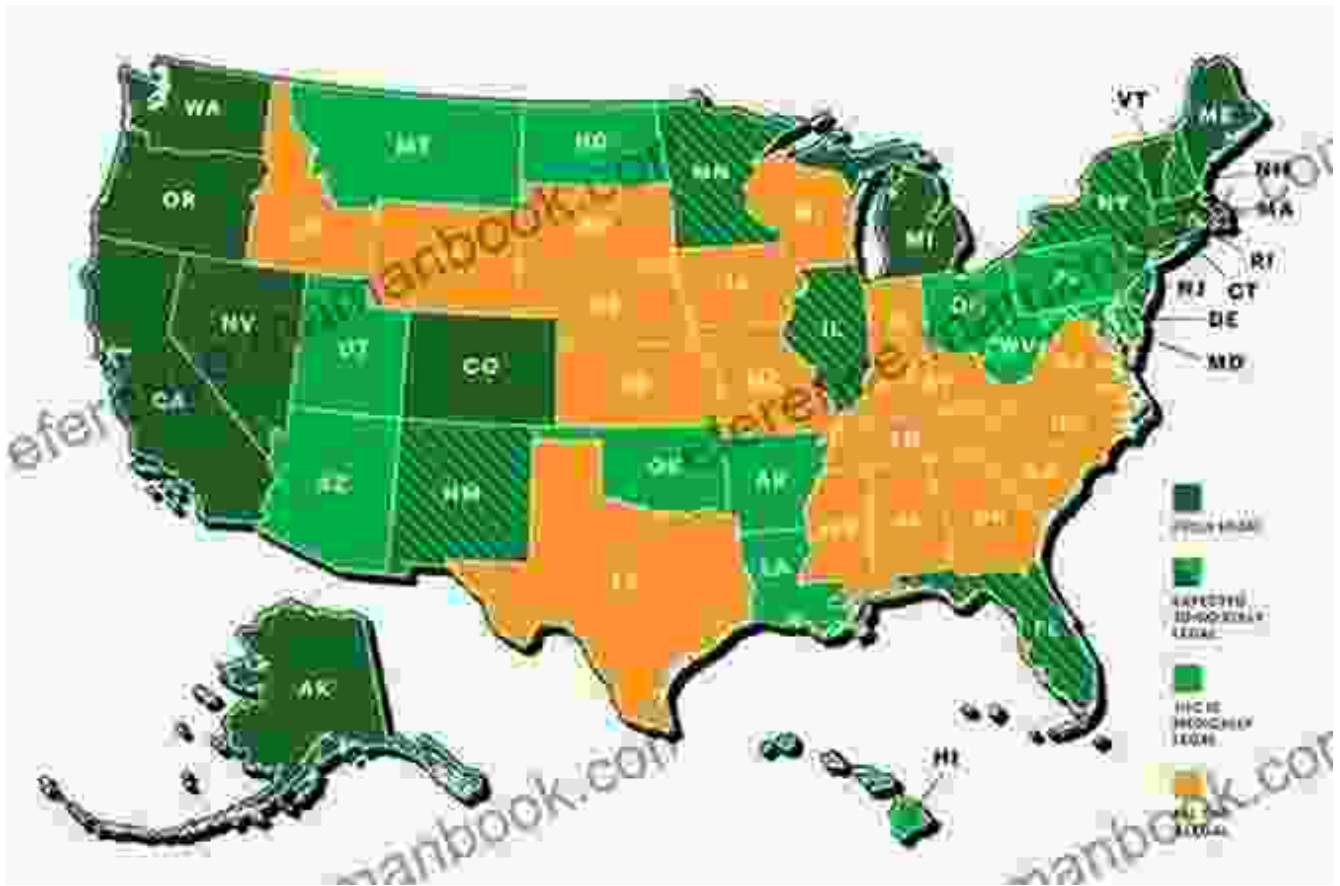

16. Use 14 to represent the number of states in the United States that have legalized medical marijuana.

17. Use 14 to represent the number of years that the Vietnam War lasted.

18. Use 14 to represent the number of points in a game of backgammon.

19. Use 11 to represent the number of members of the United States House of Representatives from each state.

20. Use 11 to represent the number of players on a basketball team.

21. Use 14 to represent the number of days in a lunar fortnight.

22. Use 14 to represent the number of bones in the human arm.

23. Use 14 to represent the number of states in the United States that have legalized recreational marijuana.

24. Use 14 to represent the number of years that the Soviet Union existed.

25. Use 14 to represent the number of points in a game of cribbage.

26. Use 11 to represent the number of stars on the flag of Japan.

27. Use 11 to represent the number of notes in a musical chord.

Piano Chords Chart