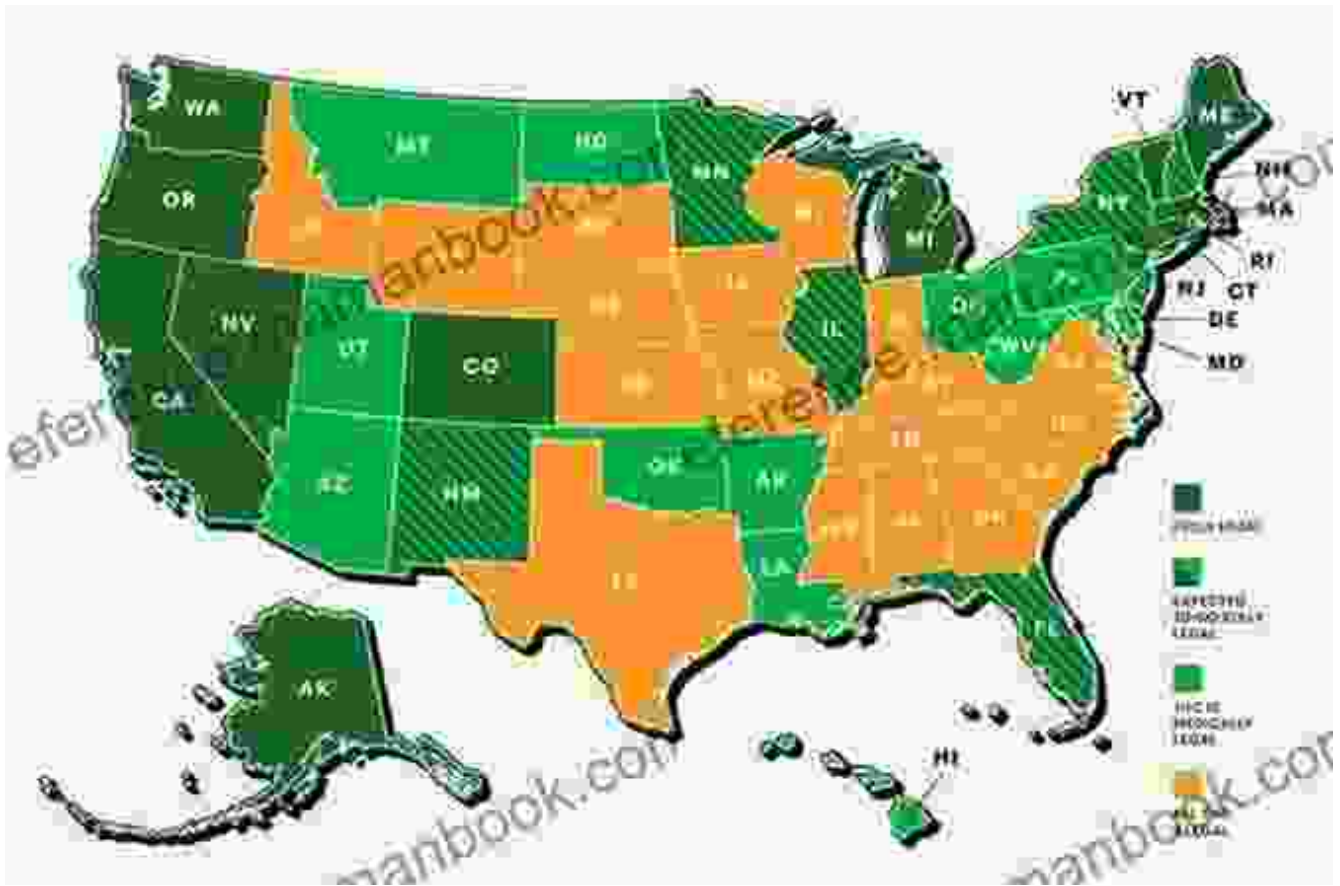

29. Use 14 to represent the number of bones in the human leg.

30. Use 14 to represent the number of states in the United States that have legalized medical marijuana.

32. Use 14 to represent the number of points in a game of pinochle.

HOW TO PLAY PINOCHLE

33. Use 11 to represent the number of players on a hockey team.

34. Use 11 to represent the number of notes in a musical scale.

The image displays three systems of musical notation for guitar, labeled I, II, and III. Each system includes a treble clef staff with a 12/8 time signature and a guitar TAB staff below it. The first system is titled 'Do Major' and the second is titled 'C Major'. Both scales are shown in ascending order. The notes in the treble clef are: Do (C), Re (D), Mi (E), Fa (F), So (G), La (A), Si (B), and Do (C). The TAB staff shows the fret numbers for each note. The first system (I) uses frets 1, 2, 3, 4, 5, 7, 9, and 12. The second system (II) uses frets 2, 3, 4, 5, 7, 9, 10, 12, 13, and 15. The third system (III) uses frets 3, 4, 5, 7, 9, 10, 12, 14, 15, and 17. A watermark 'reference.mamanbook.com' is visible across the image.

35. Use 14 to represent the number of days in a lunar month.

36. Use 14 to represent the number of bones in the human head.

Bones of the Skull

37. Use 14 to represent the number of states in the United States that have legalized recreational marijuana.