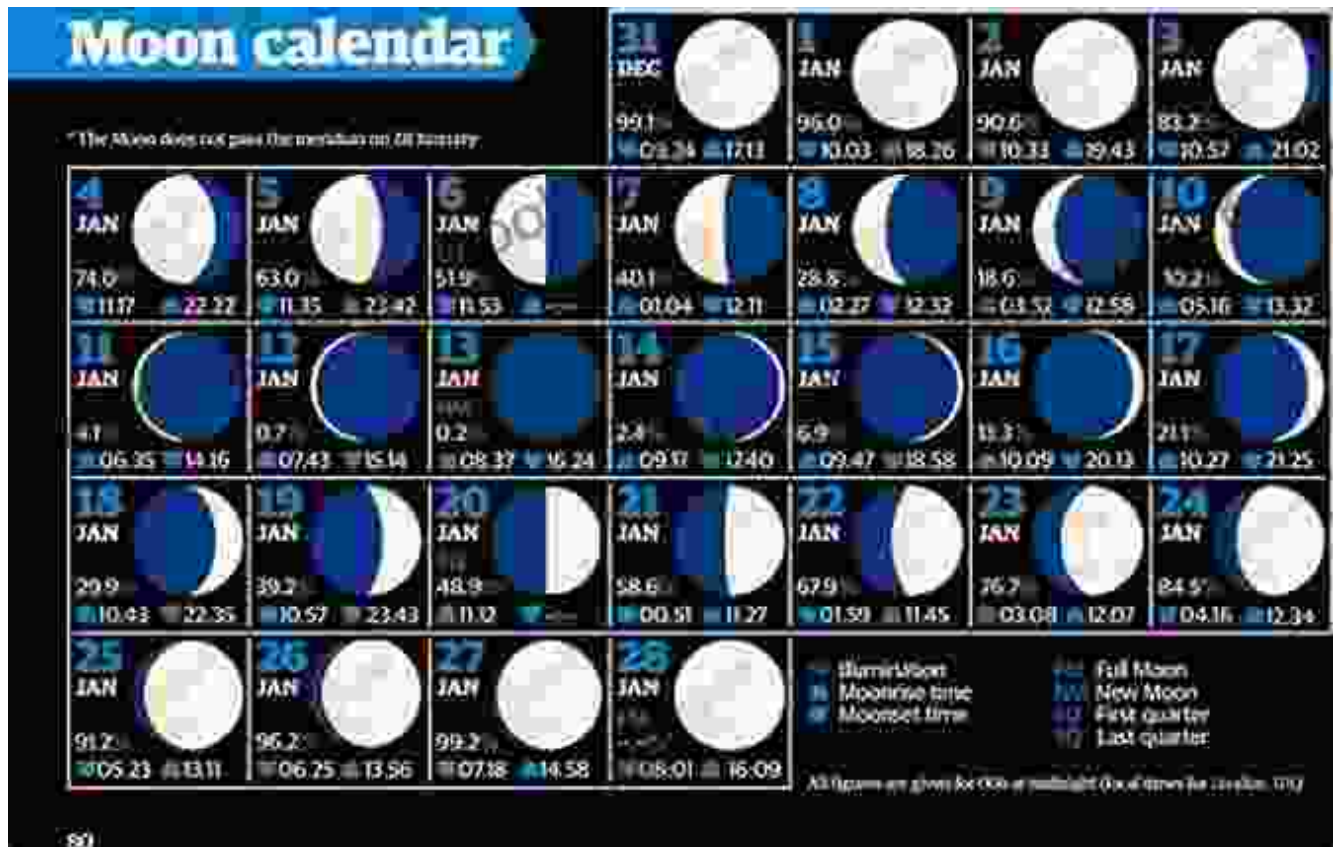

29. Use 14 to represent the number of bones in the human leg.

30. Use 14 to represent the number of states in the United States that have legalized medical marijuana.

32. Use 14 to represent the number of points in a game of pinochle.

HOW TO PLAY PINOCHLE

33. Use 11 to represent the number of players on a hockey team.

34. Use 11 to represent the number of notes in a musical scale.

The image displays three systems of musical notation for guitar, labeled I, II, and III. Each system includes a treble clef staff with a 12/8 time signature and a guitar TAB staff below it. The first system is titled 'Do Major' and the second is titled 'C Major'. Both scales are shown in ascending order. The notes in the treble clef are: Do (C), Re (D), Mi (E), Fa (F), So (G), La (A), Si (B), and Do (C). The TAB staff shows the fret numbers for each note. The first system (I) uses frets 1, 2, 3, 4, 5, 7, 9, and 12. The second system (II) uses frets 2, 3, 4, 5, 7, 9, 10, 12, 13, and 15. The third system (III) uses frets 3, 4, 5, 7, 9, 10, 12, 14, 15, and 17. A watermark 'reference.mamanbook.com' is visible across the image.

35. Use 14 to represent the number of days in a lunar month.

36. Use 14 to represent the number of bones in the human head.

Bones of the Skull

37. Use 14 to represent the number of states in the United States that have legalized recreational marijuana.